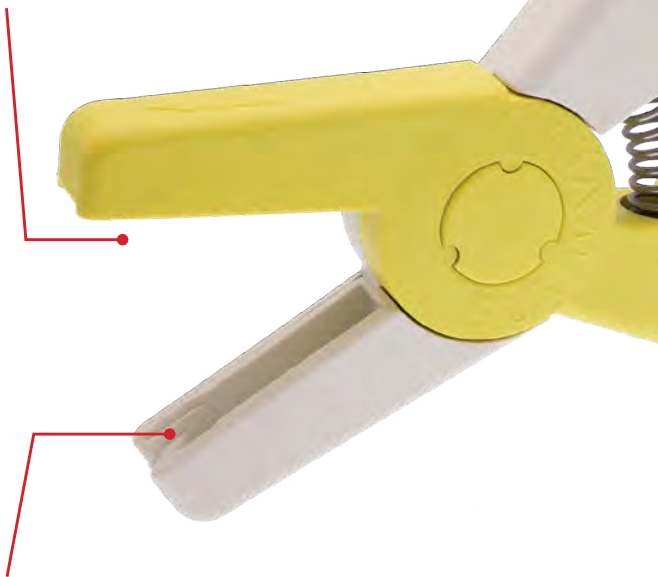

Non-Tamperproof

Reusable female tag

Colour options for Two Piece tags

Apply with  Z2 no tear tagger™

TWO PIECE TAGGER

Z2 no tear tagger™

- **Unique double action snap back arm and flick out pin:**
 - Enhances health and safety for the animal and the producer
 - Eliminates the compressing of ears on application
 - Eliminates ripped ears
- Ergonomic handles allows you to tag the animal's ear either from the front or back
- Strong, durable and reliable
- Spare pin is included with each tagger
- **Designed to apply NLIS tags and Two Piece tags. No inserts or extra tools required.**

Laser Marking on Black Tags

Smooth
Protective Coating
Keeps the Printed
Surface Clean

FET TAGS

For sheep and small animals

- Fast and easy to apply single shot tag
- Available in RFID HDX and as a non-RFID
- Its lightweight material makes it a great option to tag lambs, adult sheep, goats, and small animals in general
- Proven retention
- Laser Print delivers premium contrast and high visibility of the information printed on the tag
- 9 colours available
- **Apply with Zee Tags FET Tagger**

Use to apply FET tags

- Lightweight and very safe and easy to use
- Use exclusively to apply FET tags from Zee Tags

Position male part of the tag in the yellow jaw.

Position female part of the tag in the white jaw.

Tagging Instructions

PAZ PUMP ACTION TAGS™

For fast accurate tagging

- Wrap around multiple shot tag supplied in strips of 10 tags
- The strips of 10 tags allow for faster loading and faster tagging
- Printing option available on both sides of the tag. Up to twelve characters can be printed on the female and male portion of the tag
- Lightweight
- The PAZ pump action tagger™ ensures no tag wastage or misfires during application
- Extensive colour options available
- **With proven retention supported by trials, these tags are suitable for sheep, goats and calves**
- **Apply with PAZ pump action tagger™**