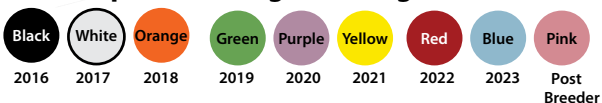

Colour options for PAZ pump action tags™

Australian year colour code for Sheep

- 2014 Red
- 2015 Blue
- 2016 Black
- 2017 White
- 2018 Orange
- 2019 Green
- 2020 Purple
- 2021 Yellow
- 2022 Red
- Post Breeder

CUTTER BLADES

**PUMP ACTION
HANDLE**

**LOADING
INSTRUCTIONS**

MULTI SHOT TAGS FOR SHEEP & GOATS

TagFaster

- Easy and fast to apply automatic tag supplied in strip of 20
- Available in RFID HDX and as a non-RFID
- Its lightweight material makes it a great option to tag lambs, adult sheep, goats and small animals in general
- Bold and defined Laser Print delivers premium contrast and high visibility of the information printed on the tag
- 9 colours available
- **Apply with TagFaster Applicator**

Colour options for TagFaster Tags

TagFaster

Automatic.
Simpler. Faster.

Ergonomic.

**Strong &
Reliable.**

**Includes
Pink&Blue hand
pliers for single tag
application.**

TWO PIECE TAGGER

Z2 no tear tagger™