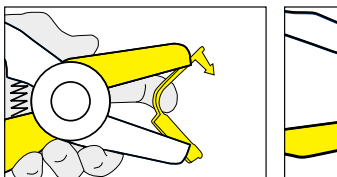

Use to apply FET tags

- Lightweight and very safe and easy to use
- Use exclusively to apply FET tags from Zee Tags

Position male part of the tag in the yellow jaw.

Position female part of the tag in the white jaw.

Tagging Instructions

PAZ PUMP ACTION TAGS™

For fast accurate tagging

- Wrap around multiple shot tag supplied in strips of 10 tags
- The strips of 10 tags allow for faster loading and faster tagging
- Printing option available on both sides of the tag. Up to twelve characters can be printed on the female and male portion of the tag
- Lightweight
- The PAZ pump action tagger™ ensures no tag wastage or misfires during application
- Extensive colour options available
- **With proven retention supported by trials, these tags are suitable for sheep, goats and calves**
- **Apply with PAZ pump action tagger™**

PAZ PUMP ACTION TAGGER™

For fast accurate tagging

- Faster and easier to load than traditional single load sheep applicators
- The tagger is easily loaded by sliding in a strip of ten tags into the pump handle
- Its ergonomic design allows access to the animal's ear in any position letting you tag either from the front or the back of the ear
- Pump action places the next tag in the tagger's jaw leaving the tag ready to apply
- No tag wastage or misfires during application
- Spare replacement cutter blades are included with each tagger
- Designed for Australasia conditions
- **Designed to apply PAZ pump action tags™**