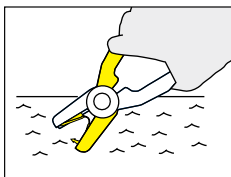

Use to apply FET tags

- Lightweight and very safe and easy to use
- Use exclusively to apply FET tags from Zee Tags

Position male part of the tag in the yellow jaw.

Position female part of the tag in the white jaw.

Tagging Instructions

PAZ PUMP ACTION TAGS™

For fast accurate tagging

- Wrap around multiple shot tag supplied in strips of 10 tags
- The strips of 10 tags allow for faster loading and faster tagging
- Printing option available on both sides of the tag. Up to twelve characters can be printed on the female and male portion of the tag
- Lightweight
- The PAZ pump action tagger™ ensures no tag wastage or misfires during application
- Extensive colour options available
- **With proven retention supported by trials, these tags are suitable for sheep, goats and calves**
- **Apply with PAZ pump action tagger™**