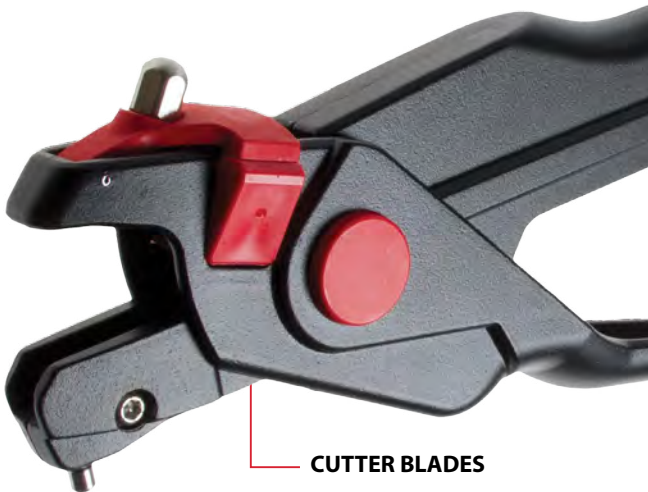

Use to apply FET tags

- Lightweight and very safe and easy to use
- Use exclusively to apply FET tags from Zee Tags

Position male part of the tag in the yellow jaw.

Position female part of the tag in the white jaw.

Tagging Instructions

PAZ PUMP ACTION TAGS™

For fast accurate tagging

- Wrap around multiple shot tag supplied in strips of 10 tags
- The strips of 10 tags allow for faster loading and faster tagging
- Printing option available on both sides of the tag. Up to twelve characters can be printed on the female and male portion of the tag
- Lightweight
- The PAZ pump action tagger™ ensures no tag wastage or misfires during application
- Extensive colour options available
- **With proven retention supported by trials, these tags are suitable for sheep, goats and calves**
- **Apply with PAZ pump action tagger™**

PAZ PUMP ACTION TAGGER™

For fast accurate tagging

- Faster and easier to load than traditional single load sheep applicators
- The tagger is easily loaded by sliding in a strip of ten tags into the pump handle
- Its ergonomic design allows access to the animal's ear in any position letting you tag either from the front or the back of the ear
- Pump action places the next tag in the tagger's jaw leaving the tag ready to apply
- No tag wastage or misfires during application
- Spare replacement cutter blades are included with each tagger
- Designed for Australasia conditions
- **Designed to apply PAZ pump action tags™**